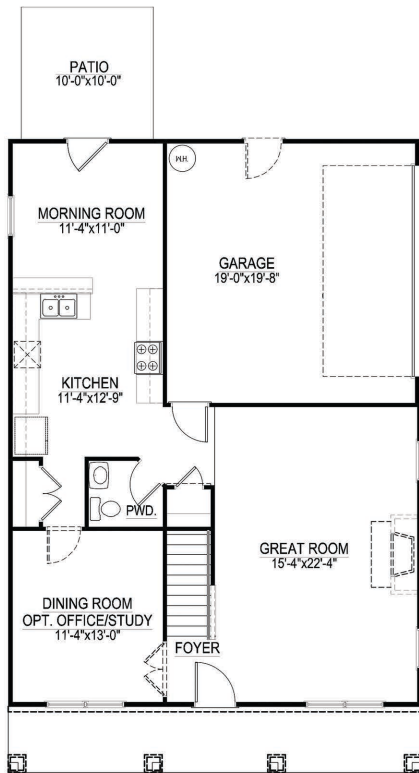

McADAMS HOMES

Quality Construction. Incredible Price.

Elevation "F" Featured

Wren 2308 square feet

FIRST FLOOR

SECOND FLOOR

SEE SALES REPRESENTATIVE FOR MORE INFORMATION